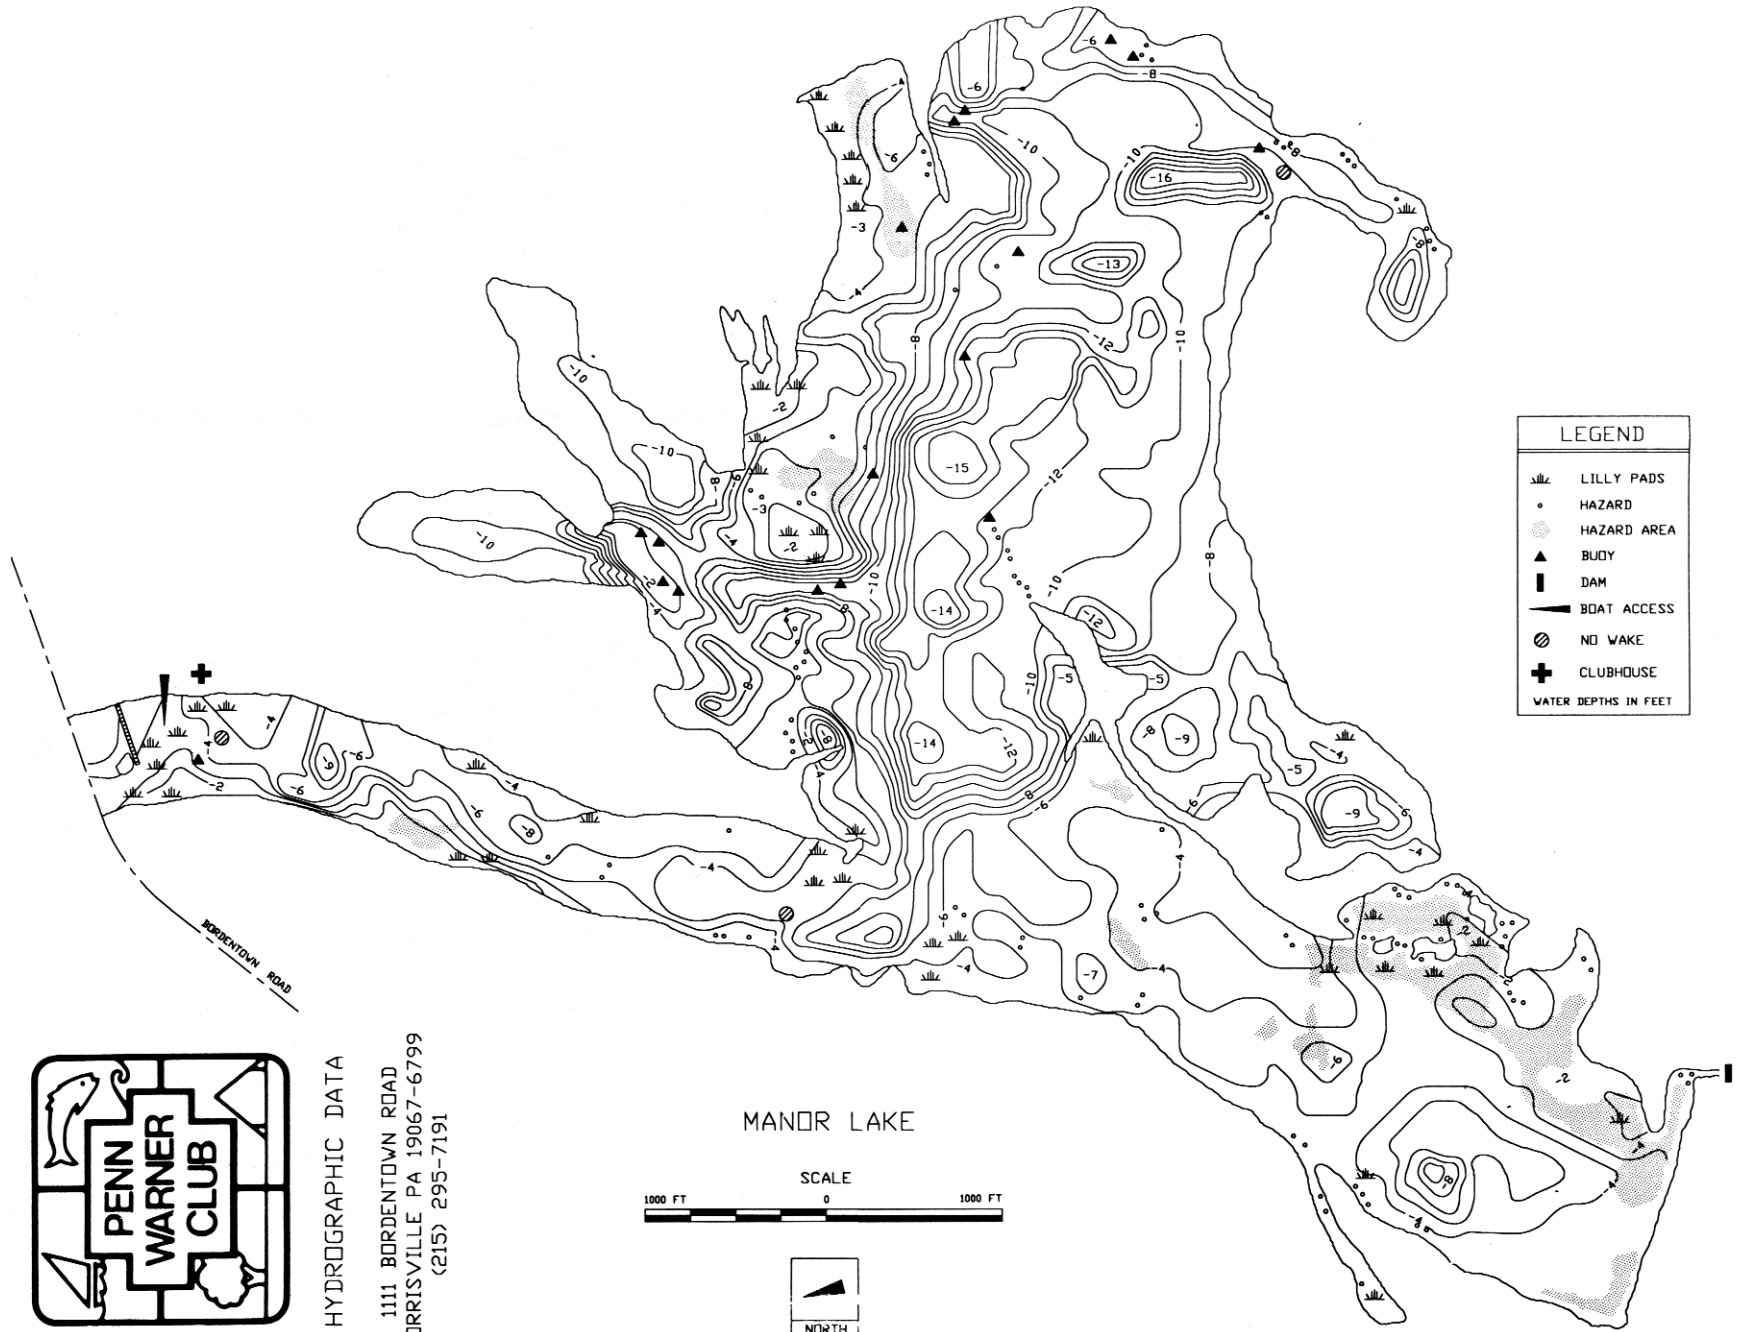

2,830,000 FT

74 DEGREES 47' 30"

310,000 FT

HYDROGRAPHIC DATA

1111 BORDENTOWN ROAD  
 MORRISVILLE PA 19067-6799  
 (215) 295-7191

MANOR LAKE

LEGEND	
	LILLY PADS
	HAZARD
	HAZARD AREA
	BUDY
	DAM
	BOAT ACCESS
	NO WAKE
	CLUBHOUSE
WATER DEPTHS IN FEET	